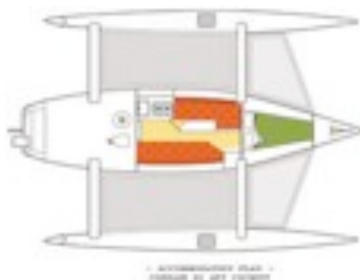

NEW FOR 2009! Corsair 31RS Aft Cockpit Sports Cruiser

2009 Specification

All Corsair 31 models, like all other Corsairs, incorporate the exclusive folding system, which enables them to be easily trailered, greatly extending your sailing horizons. The cockpit comfortably seats six adults, & winches, halyards & sheets, & the controls for the dagger board, rudder & outboard motor can all be operated from the cockpit. For high-performance cruising the Corsair 31RS offers a spacious cockpit, roomy & functional interior, & plenty of storage space below deck. The Corsair 31RS is designed for the ultimate in day-sailing or weekend cruising performance.